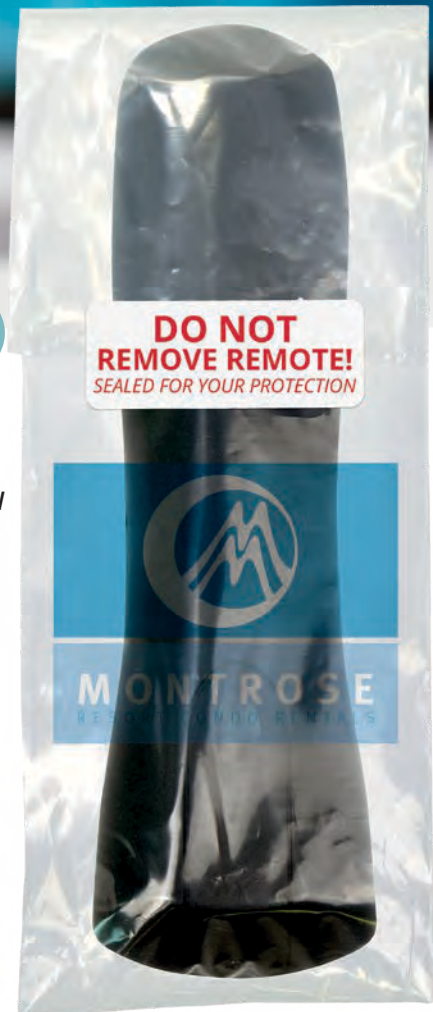

Digital Full-Color Plastic Covers

These recyclable, 2.0 mil plastic covers are ideal for covering items for added safety and protection.

4W x 13H

*Shown with
2 5/8" W x 1" H
adhesive label.*

*Pricing and additional
adhesive label sizes
available on website.*

**NOW
AVAILABLE WITH
VARIABLE DATA!**

4W x 13H